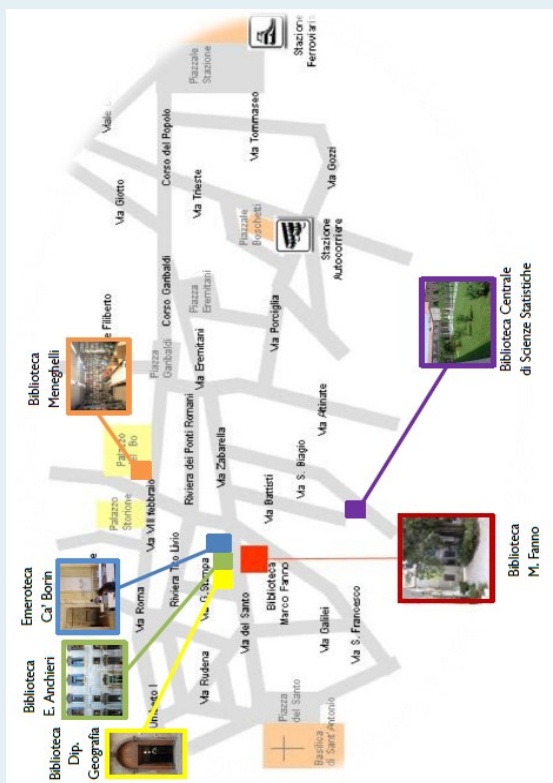

WHERE WE ARE

All the Social Sciences Libraries are located in the center of the town

Transport information and itineraries are on the website of each library

WELCOME TO SOCIAL SCIENCES LIBRARIES

Guide for Erasmus students

POLO DI SCIENZE SOCIALI

UNIVERSITA' DEGLI STUDI DI PADOVA

University of Padua-International Area
<http://www.unipd.it/international-area/>

University of Padua Library System Website
<http://www.cab.unipd.it>

STUDY AREAS

In the reading rooms of the Social Sciences Libraries there are about 200 seats

⇒ LAPTOPS FOR LOAN

The Political Sciences Library has a number of laptops available for loan <http://biblio.scipol.cab.unipd.it/node/126>